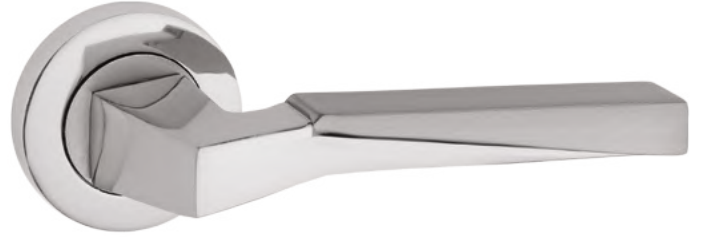

Erciyes

Alüminyum Daire Rozet / Alüminyum Kol
Aluminum Round Rosette / Aluminum Lever