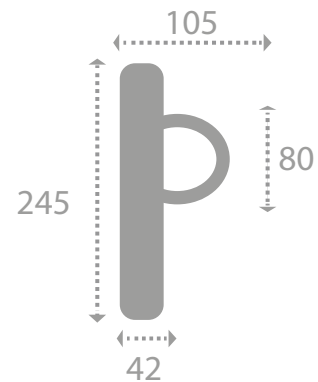

Renk Seçenekleri / Available Colors

- Nikel Saten / Nickel Satin
- Saten / Satin
- Albrifin / Albrifin
- Albrifin Saten / Albrifin Satin
- Mat Siyah / Matte Black
- Antik Sarı / Antique Brass