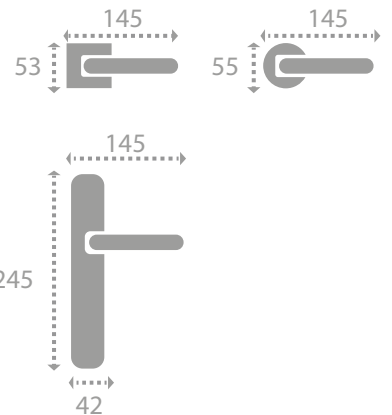

Piramit

Alüminyum Kare Rozet / Alüminyum Kol
Aluminum Square Rosette / Aluminum Lever

Renk Seçenekleri Color Options	Oda / Yale Key / Cyl	Wc Wc
Nikel-Saten / Nickel-Satin		
Saten / Satin		
Albrifin / Albrifin	---	---
Albrifin-Saten / Albrifin-Satin		
Mat Siyah / Matte Black		
Antik Sarı / Antique Brass	---	---

Koli İçi Miktar / Pieces Per Carton Box 60 Tk / Set
Koli Ölçüsü / Carton Box Dimension 42x37x37 cm

Piramit

Alüminyum Daire Rozet / Alüminyum Kol
Aluminum Round Rosette / Aluminum Lever

Renk Seçenekleri Color Options	Oda / Yale Key / Cyl	Wc Wc
Nikel-Saten / Nickel-Satin		
Saten / Satin		
Albrifin / Albrifin	---	---
Albrifin-Saten / Albrifin-Satin		
Mat Siyah / Matte Black		
Antik Sarı / Antique Brass	---	---

Koli İçi Miktar / Pieces Per Carton Box 60 Tk / Set
Koli Ölçüsü / Carton Box Dimension 42x37x37 cm

Piramit

Alüminyum Ayna / Alüminyum Kol
Aluminum Plate / Aluminum Lever

Renk Seçenekleri Color Options	Oda / Yale Key / Cyl	Wc Wc
Nikel-Saten / Nickel-Satin		
Saten / Satin		
Albrifin / Albrifin	---	---
Albrifin-Saten / Albrifin-Satin		
Mat Siyah / Matte Black		
Antik Sarı / Antique Brass	---	---

Koli İçi Miktar / Pieces Per Carton Box 40 Tk / Set
Koli Ölçüsü / Carton Box Dimension 62x31x41 cm

Renk Seçenekleri / Available Colors

- Nikel Saten / Nickel Satin
- Saten / Satin
- Albrifin / Albrifin
- Albrifin Saten / Albrifin Satin
- Mat Siyah / Matte Black
- Antik Sarı / Antique Brass