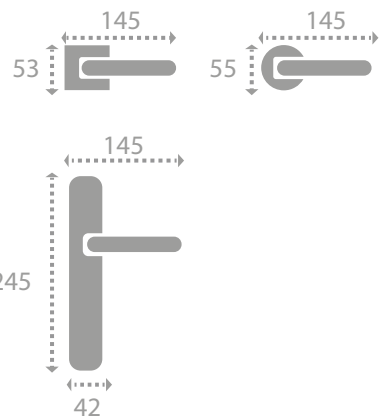

Berlin

Alüminyum Kare Rozet / Alüminyum Kol
Aluminum Square Rosette / Aluminum Lever

Renk Seçenekleri Color Options	Oda / Yale Key / Cyl	Wc Wc
Nikel-Saten / Nickel-Satin		
Saten / Satin		
Albrifin / Albrifin	---	---
Albrifin-Saten / Albrifin-Satin		
Mat Siyah / Matte Black		
Antik Sarı / Antique Brass	---	---

Koli İçİ Miktar / Pieces Per Carton Box 60 Tk / Set
Koli Ölçüsü / Carton Box Dimension 42x37x37 cm

Berlin

Alüminyum Daire Rozet / Alüminyum Kol
Aluminum Round Rosette / Aluminum Lever

Renk Seçenekleri Color Options	Oda / Yale Key / Cyl	Wc Wc
Nikel-Saten / Nickel-Satin		
Saten / Satin		
Albrifin / Albrifin	---	---
Albrifin-Saten / Albrifin-Satin		
Mat Siyah / Matte Black		
Antik Sarı / Antique Brass	---	---

Koli İçİ Miktar / Pieces Per Carton Box 60 Tk / Set
Koli Ölçüsü / Carton Box Dimension 42x37x37 cm

Berlin

Alüminyum Ayna / Alüminyum Kol
Aluminum Plate / Aluminum Lever

Renk Seçenekleri Color Options	Oda / Yale Key / Cyl	Wc Wc
Nikel-Saten / Nickel-Satin		
Saten / Satin		
Albrifin / Albrifin	---	---
Albrifin-Saten / Albrifin-Satin		
Mat Siyah / Matte Black		
Antik Sarı / Antique Brass	---	---

Koli İçİ Miktar / Pieces Per Carton Box 40 Tk / Set
Koli Ölçüsü / Carton Box Dimension 62x31x41 cm

Renk Seçenekleri / Available Colors

- Nikel Saten / Nickel Satin
- Saten / Satin
- Albrifin / Albrifin
- Albrifin Saten / Albrifin Satin
- Mat Siyah / Matte Black
- Antik Sarı / Antique Brass