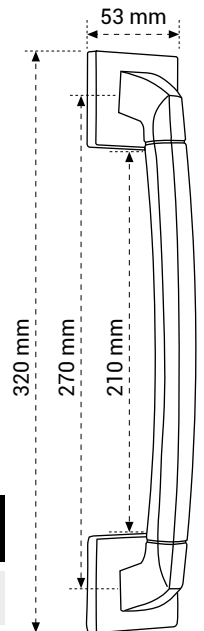

Kristal Çekme

**Kristal
Pull Handle**

Alüminyum Kare Rozet / Alüminyum Kol
Aluminum Square Rosette / Aluminum Lever

Renk Seçenekleri Color Options	Nikel-Saten Nickel-Satin	Saten Satin	Albrifin Albrifin	Albrifin-Saten Albrifin-Satin	Mat Siyah Matte Black	Antik Sarı Antique Brass
Fiyat Price	---	---	---	---	---	---

Koli İçi Miktar / Pieces Per Carton Box 30 Adet / Pieces