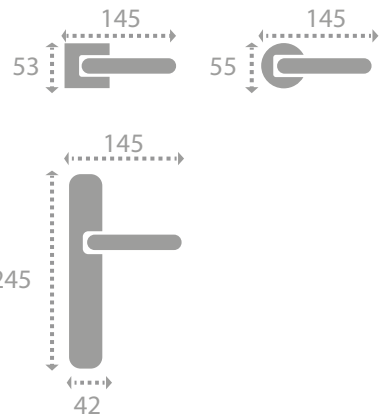

Simge

Alüminyum Kare Rozet / Alüminyum Kol
Aluminum Square Rosette / Aluminum Lever

Renk Seçenekleri Color Options	Oda / Yale Key / Cyl	Wc Wc
Nikel-Saten / Nickel-Satin		
Saten / Satin		
Albrifin / Albrifin	---	---
Albrifin-Saten / Albrifin-Satin		
Mat Siyah / Matte Black		
Antik Sarı / Antique Brass	---	---

Koli İçi Miktar / Pieces Per Carton Box 60 Tk / Set
Koli Ölçüsü / Carton Box Dimension 42x37x37 cm

Simge

Alüminyum Daire Rozet / Alüminyum Kol
Aluminum Round Rosette / Aluminum Lever

Renk Seçenekleri Color Options	Oda / Yale Key / Cyl	Wc Wc
Nikel-Saten / Nickel-Satin		
Saten / Satin		
Albrifin / Albrifin	---	---
Albrifin-Saten / Albrifin-Satin		
Mat Siyah / Matte Black		
Antik Sarı / Antique Brass	---	---

Koli İçi Miktar / Pieces Per Carton Box 60 Tk / Set
Koli Ölçüsü / Carton Box Dimension 42x37x37 cm

Simge

Alüminyum Ayna / Alüminyum Kol
Aluminum Plate / Aluminum Lever

Renk Seçenekleri Color Options	Oda / Yale Key / Cyl	Wc Wc
Nikel-Saten / Nickel-Satin		
Saten / Satin		
Albrifin / Albrifin	---	---
Albrifin-Saten / Albrifin-Satin		
Mat Siyah / Matte Black		
Antik Sarı / Antique Brass	---	---

Koli İçi Miktar / Pieces Per Carton Box 40 Tk / Set
Koli Ölçüsü / Carton Box Dimension 62x31x41 cm

Renk Seçenekleri / Available Colors

- Nikel Saten / Nickel Satin
- Saten / Satin
- Albrifin / Albrifin
- Albrifin Saten / Albrifin Satin
- Mat Siyah / Matte Black
- Antik Sarı / Antique Brass