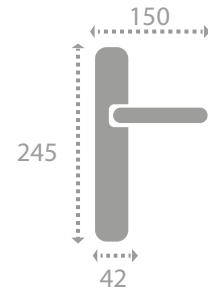

Alara

Alüminyum Kare Rozet / Alüminyum Kol
Aluminum Square Rosette / Aluminum Lever

Renk Seçenekleri Color Options	Oda / Yale Key / Cyl	Wc Wc
Nikel-Saten / Nickel-Satin		
Saten / Satin		
Albrifin / Albrifin	---	---
Albrifin-Saten / Albrifin-Satin		
Mat Siyah / Matte Black		
Antik Sarı / Antique Brass	---	---

Koli İçi Miktar / Pieces Per Carton Box 60 Tk / Set
Koli Ölçüsü / Carton Box Dimension 42x37x37 cm

Alara

Alüminyum Daire Rozet / Alüminyum Kol
Aluminum Round Rosette / Aluminum Lever

Renk Seçenekleri Color Options	Oda / Yale Key / Cyl	Wc Wc
Nikel-Saten / Nickel-Satin		
Saten / Satin		
Albrifin / Albrifin	---	---
Albrifin-Saten / Albrifin-Satin		
Mat Siyah / Matte Black		
Antik Sarı / Antique Brass	---	---

Koli İçi Miktar / Pieces Per Carton Box 60 Tk / Set
Koli Ölçüsü / Carton Box Dimension 42x37x37 cm

Alara

Alüminyum Ayna / Alüminyum Kol
Aluminum Plate / Aluminum Lever

Renk Seçenekleri Color Options	Oda / Yale Key / Cyl	Wc Wc
Nikel-Saten / Nickel-Satin		
Saten / Satin		
Albrifin / Albrifin	---	---
Albrifin-Saten / Albrifin-Satin		
Mat Siyah / Matte Black		
Antik Sarı / Antique Brass	---	---

Koli İçi Miktar / Pieces Per Carton Box 40 Tk / Set
Koli Ölçüsü / Carton Box Dimension 62x31x41 cm

Renk Seçenekleri / Available Colors

- Nikel Saten / Nickel Satin
- Saten / Satin
- Albrifin / Albrifin
- Albrifin Saten / Albrifin Satin
- Mat Siyah / Matte Black
- Antik Sarı / Antique Brass