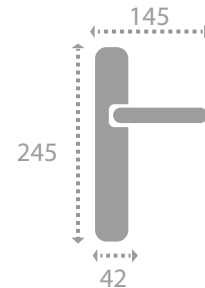

Arena

Alüminyum Kare Rozet / Alüminyum Kol
Aluminum Square Rosette / Aluminum Lever

Arena

Alüminyum Daire Rozet / Alüminyum Kol
Aluminum Round Rosette / Aluminum Lever

Renk Seçenekleri Color Options	Oda / Yale Key / Cyl	Wc Wc
Nikel-Saten / Nickel-Satin		
Saten / Satin		
Albrifin / Albrifin	---	---
Albrifin-Saten / Albrifin-Satin		
Mat Siyah / Matte Black		
Antik Sarı / Antique Brass	---	---

Koli İçi Miktar / Pieces Per Carton Box 60 Tk / Set
Koli Ölçüsü / Carton Box Dimension 42x37x37 cm

Renk Seçenekleri Color Options	Oda / Yale Key / Cyl	Wc Wc
Nikel-Saten / Nickel-Satin		
Saten / Satin		
Albrifin / Albrifin	---	---
Albrifin-Saten / Albrifin-Satin		
Mat Siyah / Matte Black		
Antik Sarı / Antique Brass	---	---

Koli İçi Miktar / Pieces Per Carton Box 60 Tk / Set
Koli Ölçüsü / Carton Box Dimension 42x37x37 cm

Arena

Alüminyum Ayna / Alüminyum Kol
Aluminum Plate / Aluminum Lever

Renk Seçenekleri Color Options	Oda / Yale Key / Cyl	Wc Wc
Nikel-Saten / Nickel-Satin		
Saten / Satin		
Albrifin / Albrifin	---	---
Albrifin-Saten / Albrifin-Satin		
Mat Siyah / Matte Black		
Antik Sarı / Antique Brass	---	---

Koli İçi Miktar / Pieces Per Carton Box 40 Tk / Set
Koli Ölçüsü / Carton Box Dimension 62x31x41 cm

Renk Seçenekleri / Available Colors

- Nikel Saten / Nickel Satin
- Saten / Satin
- Albrifin / Albrifin
- Albrifin Saten / Albrifin Satin
- Mat Siyah / Matte Black
- Antik Sarı / Antique Brass