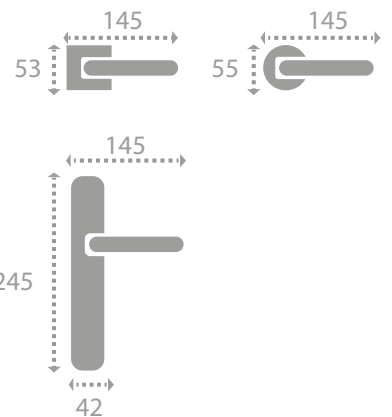

Lale

Alüminyum Kare Rozet / Alüminyum Kol
Aluminum Square Rosette / Aluminum Lever

Renk Seçenekleri Color Options	Oda / Yale Key / Cyl	Wc Wc
Nikel-Saten / Nickel-Satin		
Saten / Satin		
Albrifin / Albrifin	---	---
Albrifin-Saten / Albrifin-Satin		
Mat Siyah / Matte Black		
Antik Sarı / Antique Brass	---	---

Koli İçi Miktar / Pieces Per Carton Box 60 Tk / Set
Koli Ölçüsü / Carton Box Dimension 42x37x37 cm

Lale

Alüminyum Daire Rozet / Alüminyum Kol
Aluminum Round Rosette / Aluminum Lever

Renk Seçenekleri Color Options	Oda / Yale Key / Cyl	Wc Wc
Nikel-Saten / Nickel-Satin		
Saten / Satin		
Albrifin / Albrifin	---	---
Albrifin-Saten / Albrifin-Satin		
Mat Siyah / Matte Black		
Antik Sarı / Antique Brass	---	---

Koli İçi Miktar / Pieces Per Carton Box 60 Tk / Set
Koli Ölçüsü / Carton Box Dimension 42x37x37 cm

Lale

Alüminyum Ayna / Alüminyum Kol
Aluminum Plate / Aluminum Lever

Renk Seçenekleri Color Options	Oda / Yale Key / Cyl	Wc Wc
Nikel-Saten / Nickel-Satin		
Saten / Satin		
Albrifin / Albrifin	---	---
Albrifin-Saten / Albrifin-Satin		
Mat Siyah / Matte Black		
Antik Sarı / Antique Brass	---	---

Koli İçi Miktar / Pieces Per Carton Box 40 Tk / Set
Koli Ölçüsü / Carton Box Dimension 62x31x41 cm

Renk Seçenekleri / Available Colors

- Nikel Saten / Nickel Satin
- Saten / Satin
- Albrifin / Albrifin
- Albrifin Saten / Albrifin Satin
- Mat Siyah / Matte Black
- Antik Sarı / Antique Brass