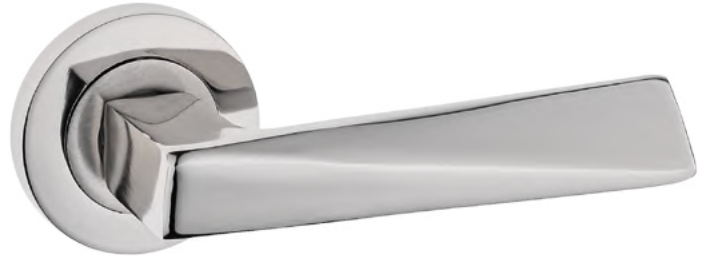

Piramit

Alüminyum Daire Rozet / Alüminyum Kol
Aluminum Round Rosette / Aluminum Lever